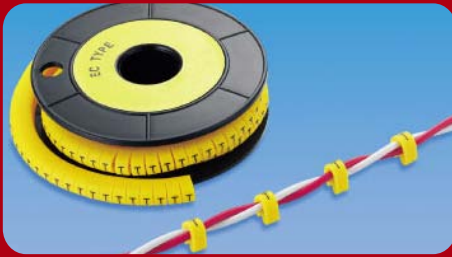

KRIPSON

A House of
Control Panel Accessories

www.kripson.com

Ferrules

Spiral Band

Binding Roll

Cable Tie

PVC Channel

PVC Sleeve

Panel Switches

Busbar

PVC Gland

Lugs

Graumet

Tools

Heat Shrinkable Sleeve

PVC Clips and Cradles

Push Button Station

Cooling Fan Accessories

Terminal Block

Relay

Glass Fuse

Connectors

Adhesive Gasket