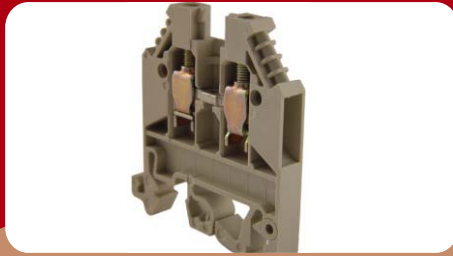

KRIPSON

A House of
Control Panel Accessories

www.kripson.com

Ferrules

Spiral Band

Binding Roll

Cable Tie

PVC Channel

PVC Sleeve

Panel Switches

Busbar

PVC Gland

Lugs

Graumet

Tools

Heat Shrinkable Sleeve

PVC Clips and Cradles

Push Button Station

Cooling Fan Accessories

Terminal Block

Relay

Glass Fuse

Connectors

Adhesive Gasket